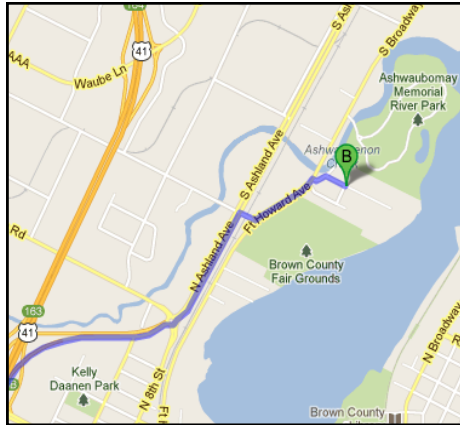

Warehouse-Directions

SO WE CAN BEST SERVE YOU, PLEASE CONFIRM IN ADVANCE WITH YOUR SALESPERSON A DATE & TIME FOR PICKING UP YOUR MATERIALS. Thank you.

Green Bay store 920.497.0497

Appleton store 920.734.8300

Map & Directions:

From Home Interiors Appleton Store:

- Start at **41 travel north to ASHLAND AVENUE** exit-**RIGHT**, follow Ashland
- Turn **RIGHT** on **PARKVIEW ROAD**
- Turn **LEFT** at "T" onto **FORT HOWARD DRIVE**
- Turn **RIGHT** onto **LEONARD STREET**
- Arrive at **500 LEONARD ST, DE PERE, GOLD BUILDING ON LEFT**

From Home Interiors Green Bay Store:

- Start at **2719 S ONEIDA ST, GREEN BAY** - go < 0.1 mi
- Turn **LEFT** on **HANSEN RD** - go 0.8 mi
- Turn **RIGHT** on **S BROADWAY ST** - go 0.6 mi
- Turn **LEFT** on **LEONARD ST** - go 0.1 mi
- Arrive at **500 LEONARD ST, DE PERE, GOLD BUILDING ON LEFT**